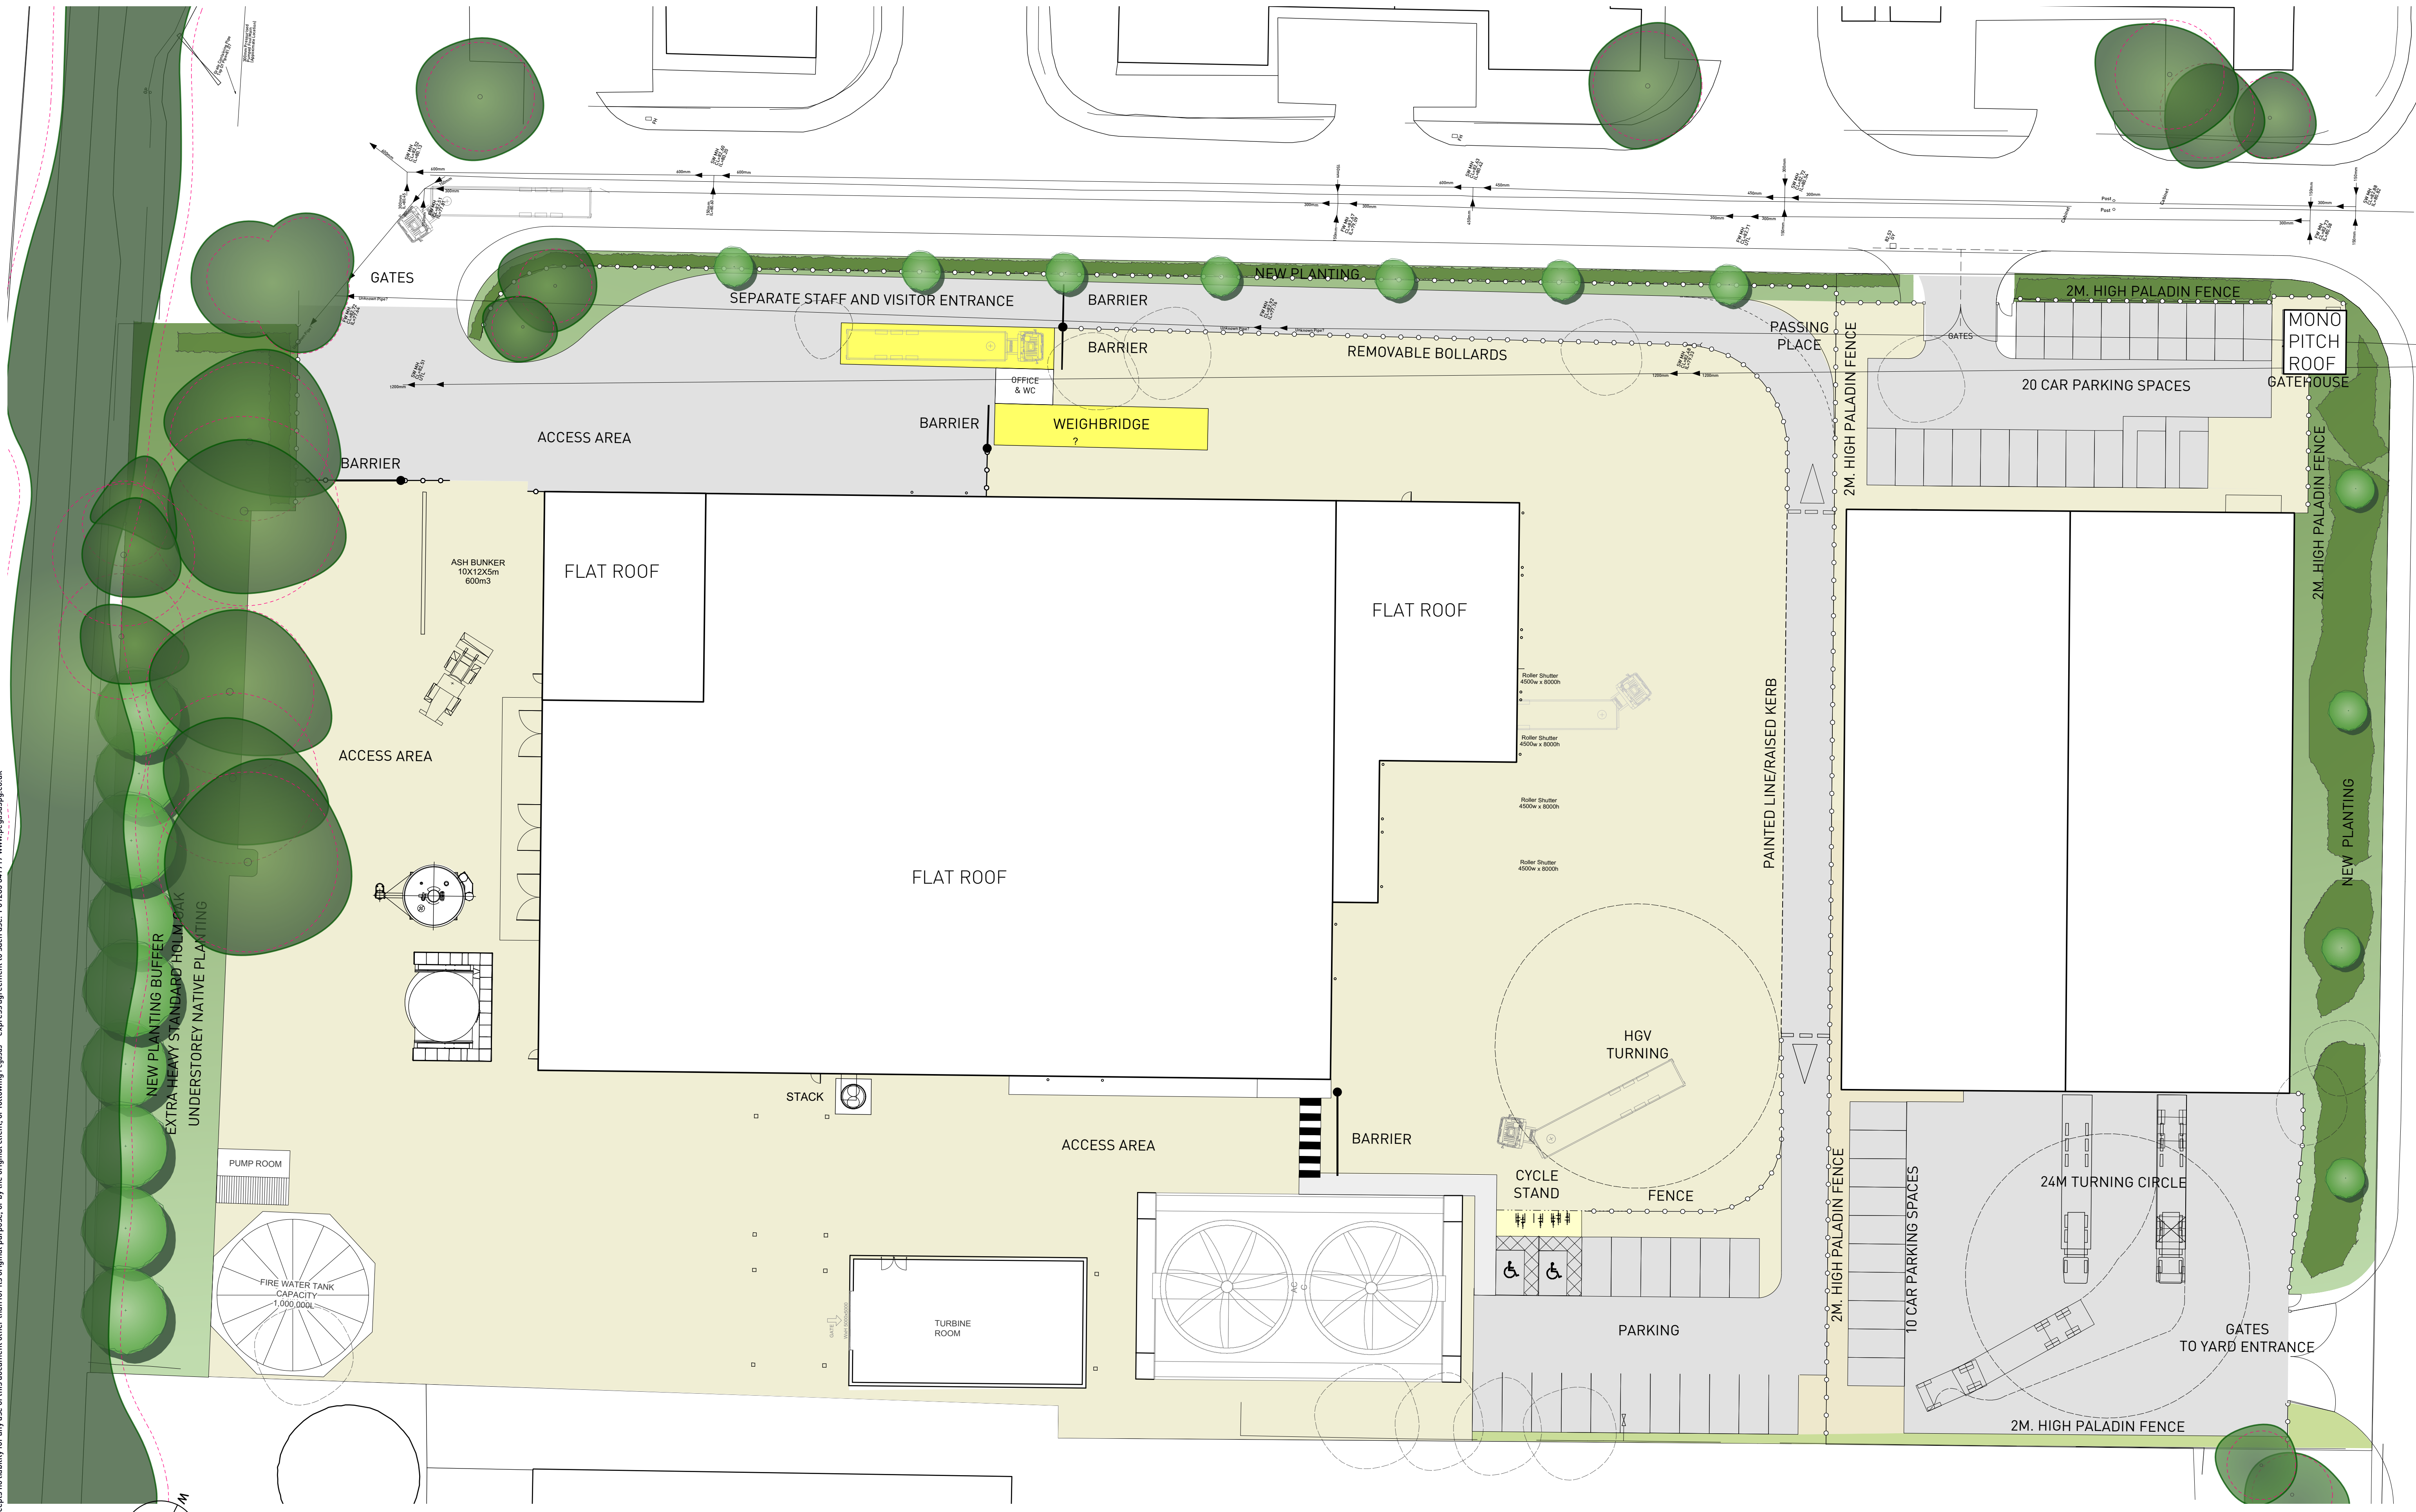

FORT PARKWAY ENERGY, CASTLE BROMWICH - PROPOSED ROOF PLAN

PLANNING | DESIGN | ENVIRONMENT | ECONOMICS

DATE: 20/12/16 | SCALE: 1:250 @A1 | DRWG: K0168_06-2 REV: V | CLIENT: ROLTON KILBRIDE |
www.pegasuspg.co.uk | TEAM/DRAWN BY: EJT/OW | APPROVED BY: EJT